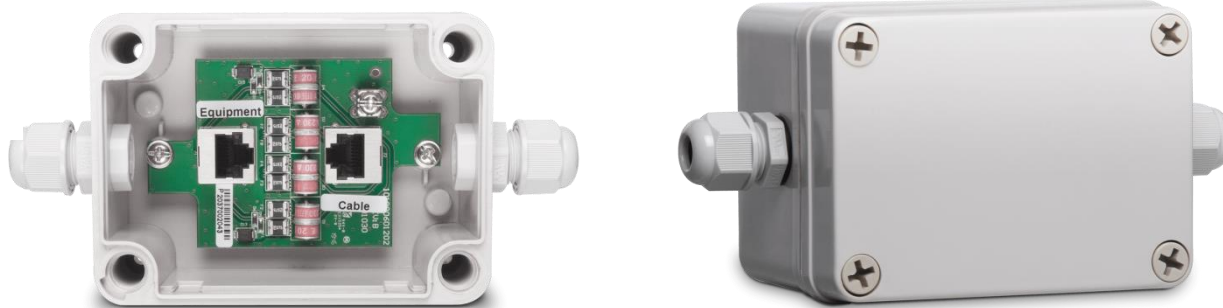

High Performance Outdoor 1G Poe Surge Protector

Features:

- Supports network bandwidth up to 1000 Mbps.
- Supports Mid-Span and End Span PoE.
- Supports IP66 Waterproof rating.
- Response time less than 1 ns.

Over View:

CMTX-SP006PHO is an in-line surge protector designed to protect a valuable outdoor PoE (Power over Ethernet) device from high voltage surges, with network bandwidth up to 1000Mbps.

Specifications:

Model No : **CMTX-SP006PHO**

Support:

Compliance	802.3af, 802.3at, IEC 61000-4-5, IEC 61000-4-2, EN61000-4-5
Network Bandwidth	10/100/1000Mbps
Response Time	Less than 0.7ns
ESD Protection	30KV (Air)/ 30KV (Contact)
Lightning Protection	10KA (8/20 us), 20KV (8/20 us)
Waterproof Rating	IP66